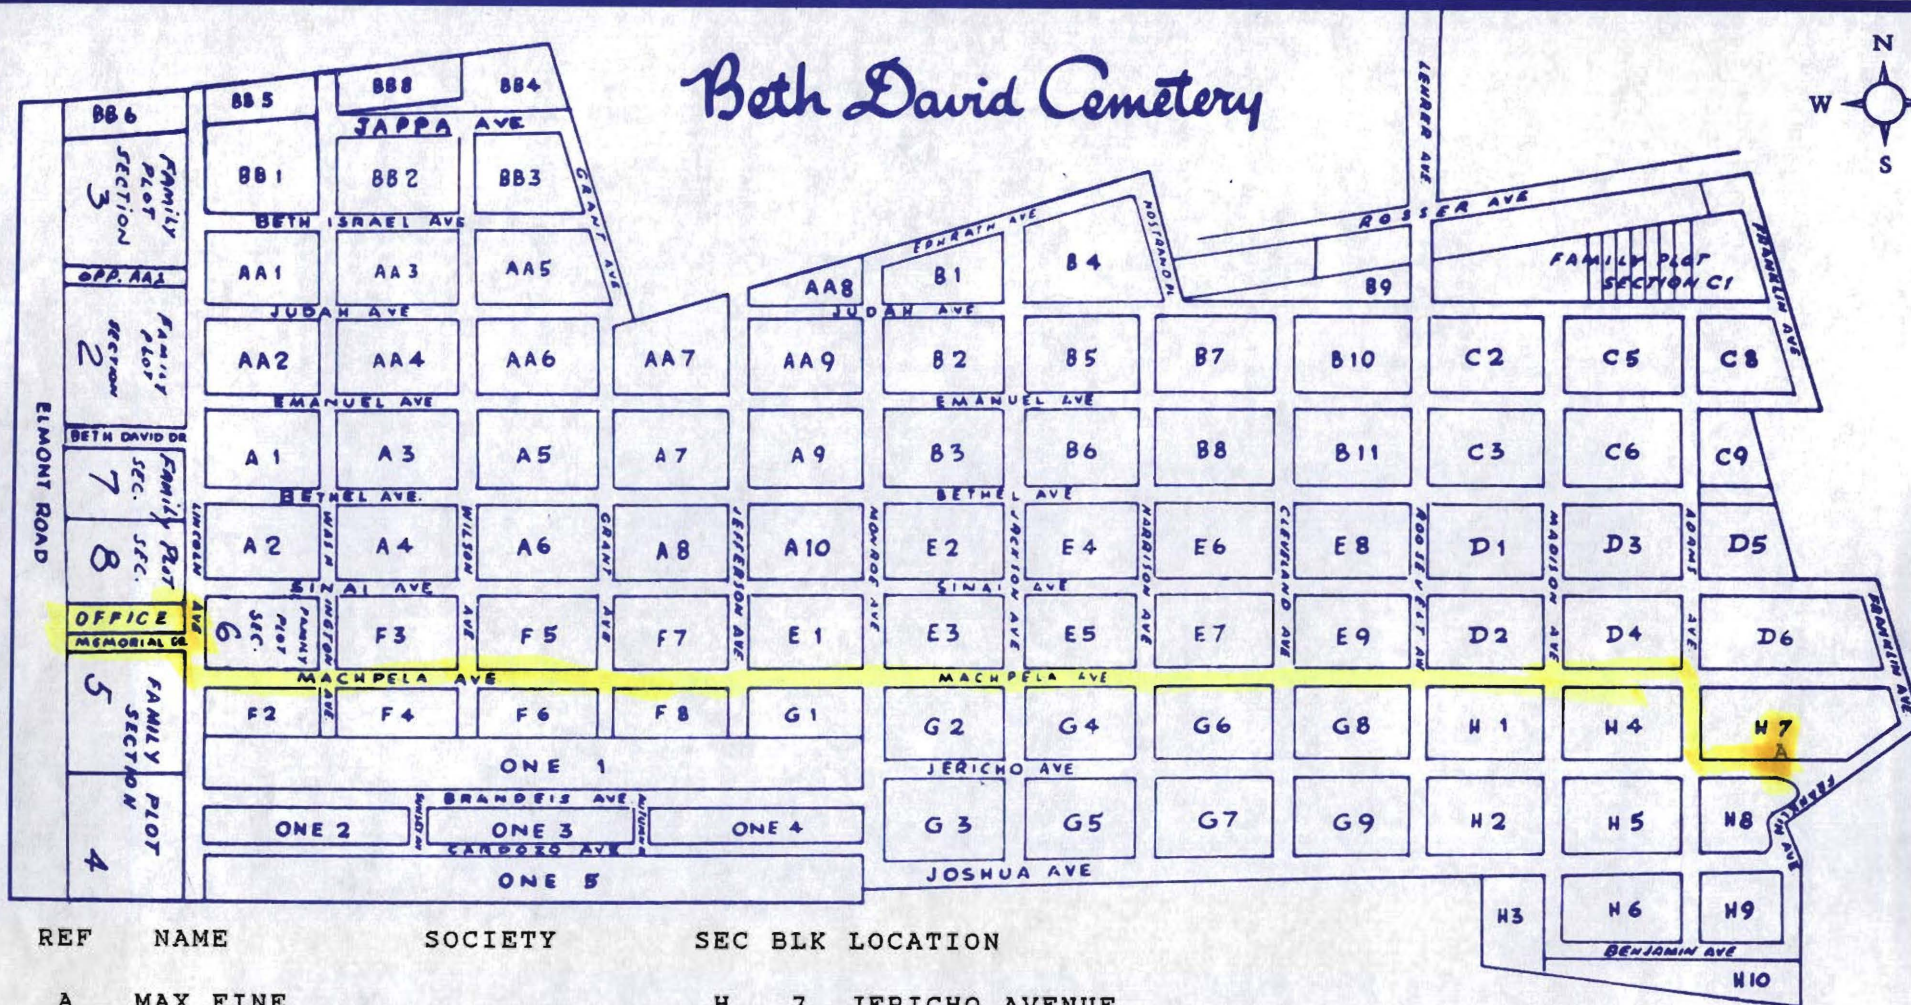

Beth David Cemetery

REF NAME SOCIETY SEC BLK LOCATION

A MAX FINE H 7 JERICO AVENUE

EBER SOCIETY

RIGHT ON LINCOLN, LEFT ON MACHPELA, RIGHT ON FRANKLIN, RIGHT ON JERICO